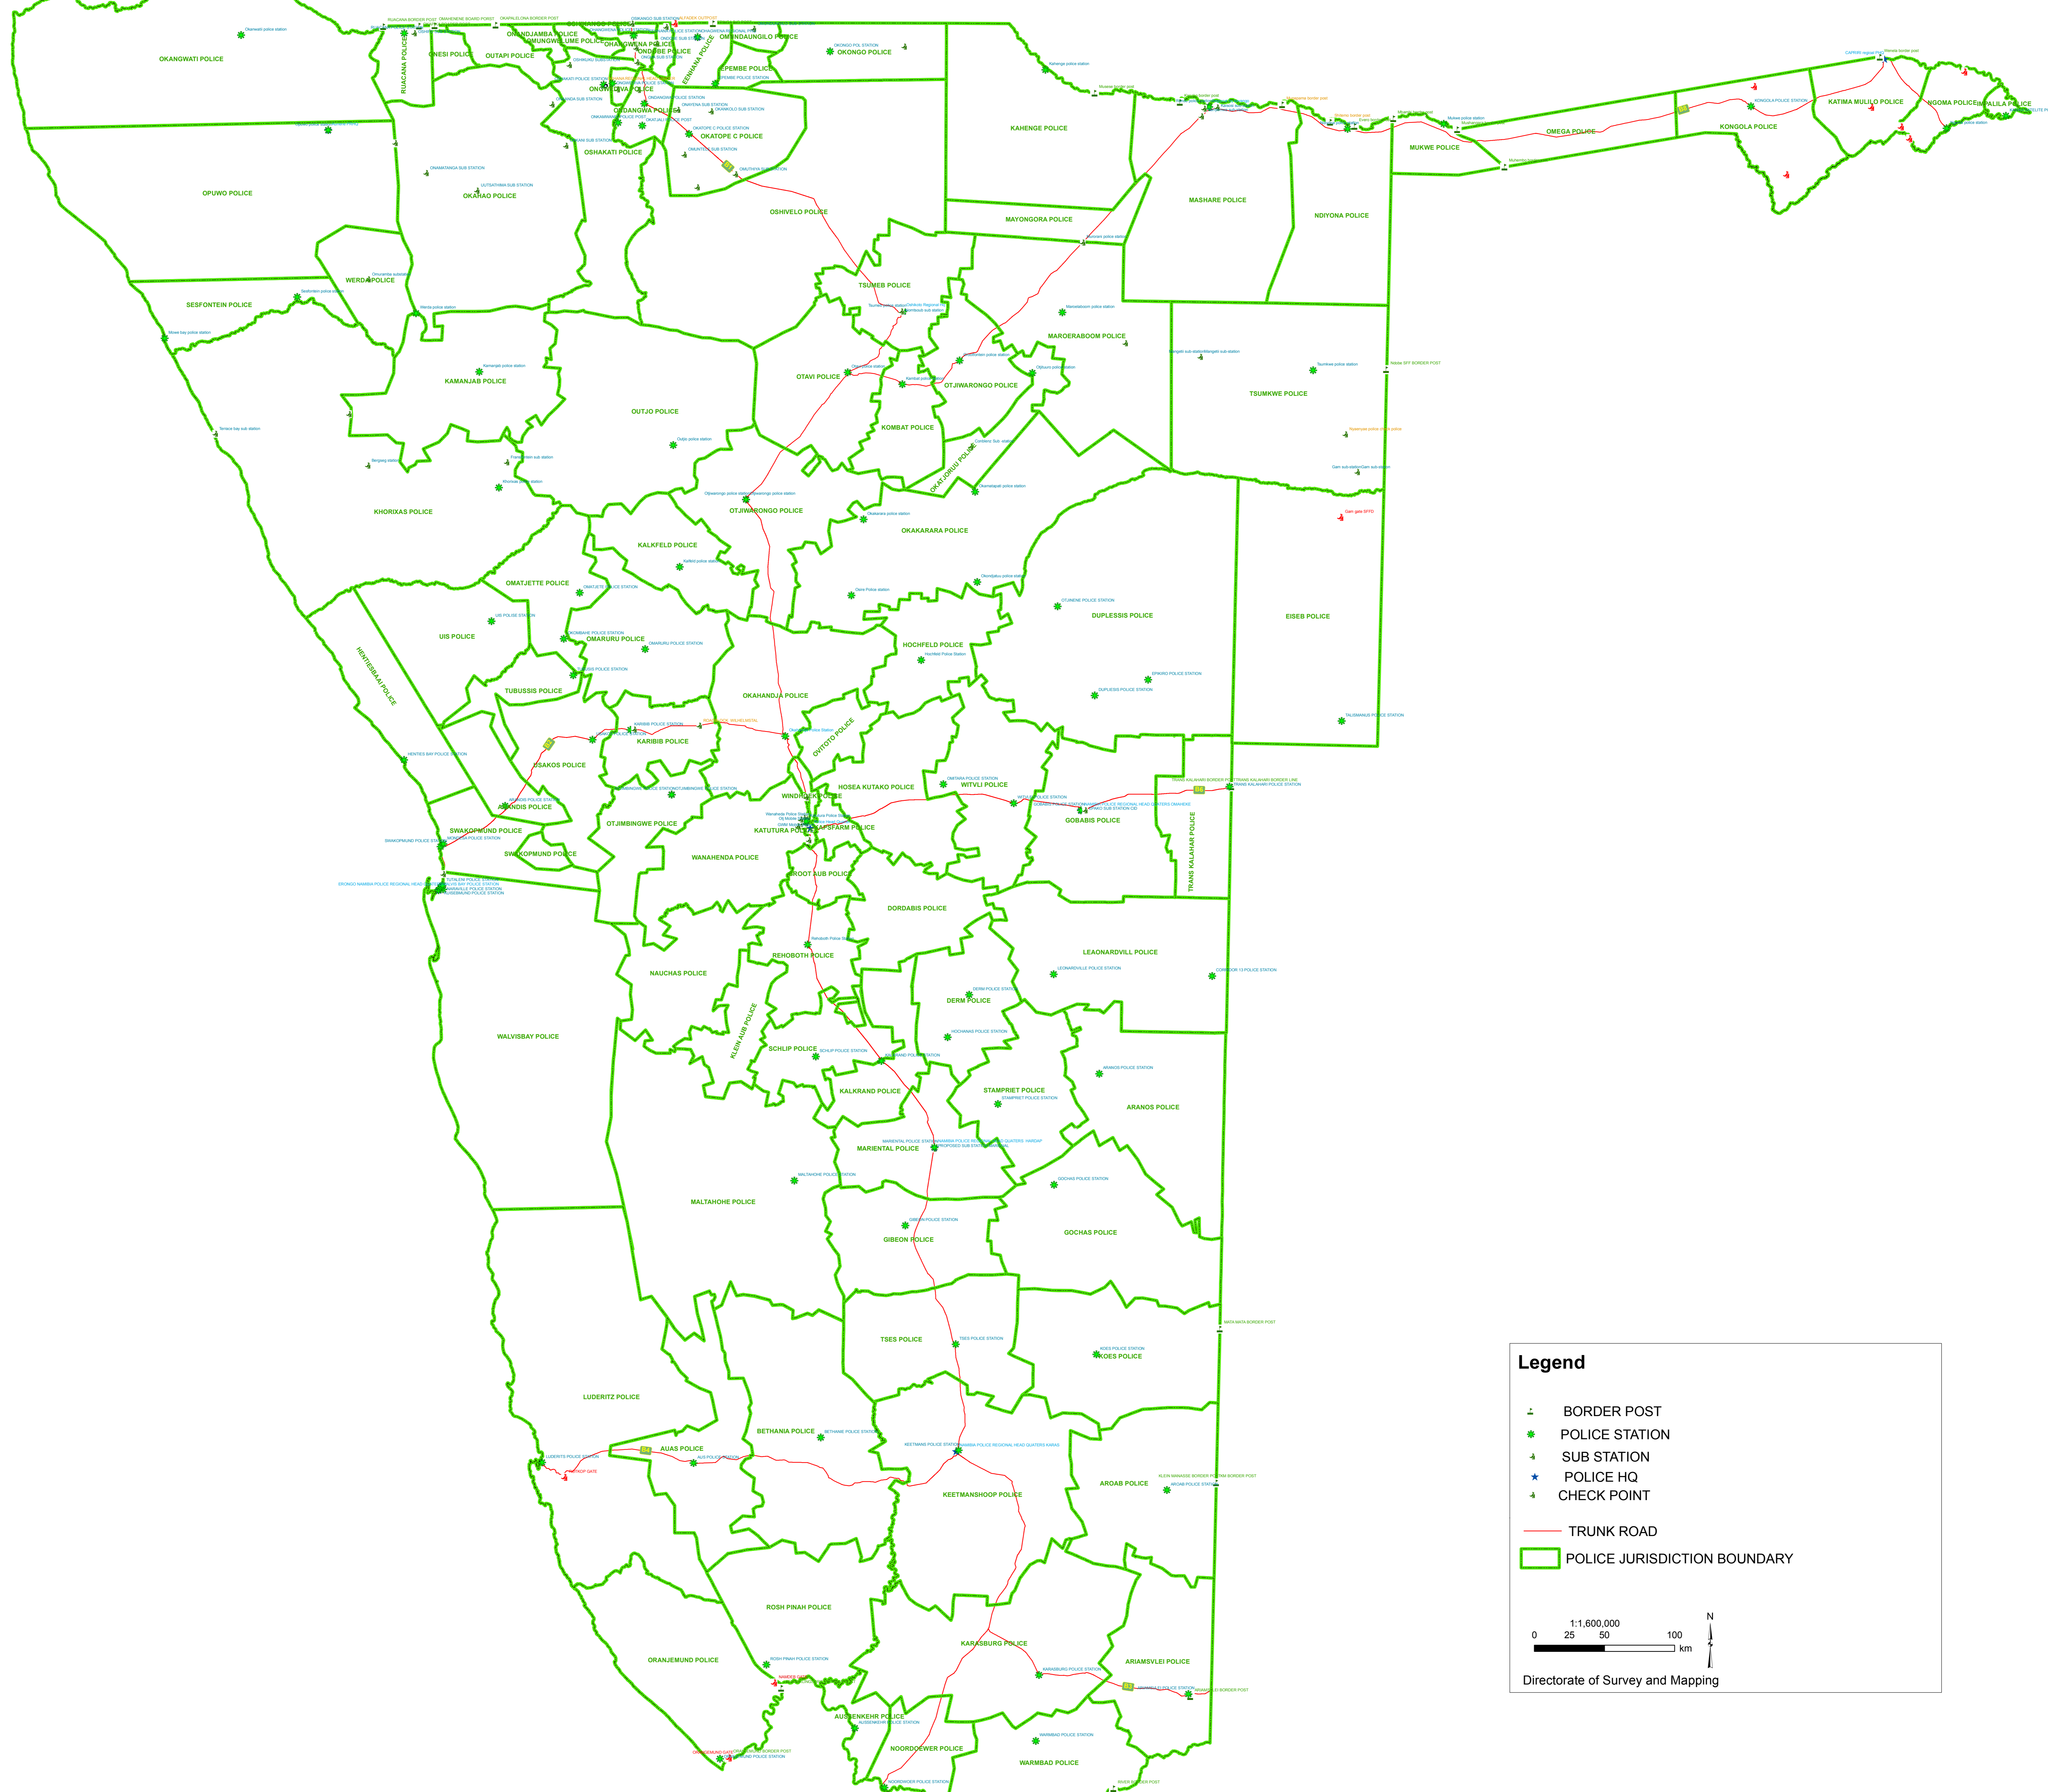

NAMIBIA POLICE JURISDICTION BOUNDARY MAP

Legend

- BORDER POST
- POLICE STATION
- SUB STATION
- POLICE HQ
- CHECK POINT
- TRUNK ROAD
- POLICE JURISDICTION BOUNDARY

1:1,600,000

0 25 50 100 km

N

Directorate of Survey and Mapping